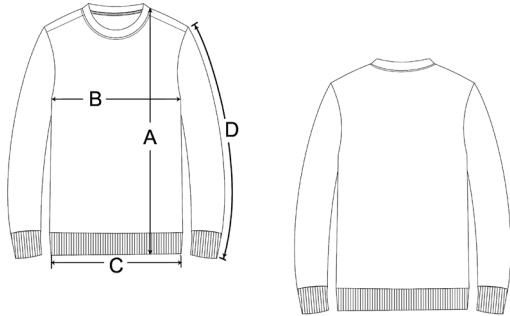

T-SHIRT	XS	S	M	L	XL	2XL	3XL	4XL
A) Body length	65	67	70	72	75	78	81	84
B) 1/2 Chest	43	47	51	55	59	63	67	71
C) 1/2 Bottom	43	47	51	55	59	63	67	71
D) Sleeve length	21	21	21.5	21.5	22	22	22.5	22.5

SWEATSHIRT	XS	S	M	L	XL	2XL	3XL	4XL
A) Body length	68	70	72	74	76	78	80	82
B) 1/2 Chest	47	51	55	58	62	66	70	74
C) 1/2 Bottom	42	45	48	52	56	59	62	65
D) Sleeve length	59	60.5	62	63.5	65	66.5	67	67.5

JACKET	XS	S	M	L	XL	2XL	3XL	4XL
A) Front length	64.5	67	70.5	72	73.5	75	76.5	78.5
B) 1/2 Chest	49.5	52.5	55.5	58.5	61.5	64.5	67.5	70.5
C) 1/2 Bottom	49	52	55	58	61	64	67	70
D) Sleeve length	66	67	69	70	71	72	73	74